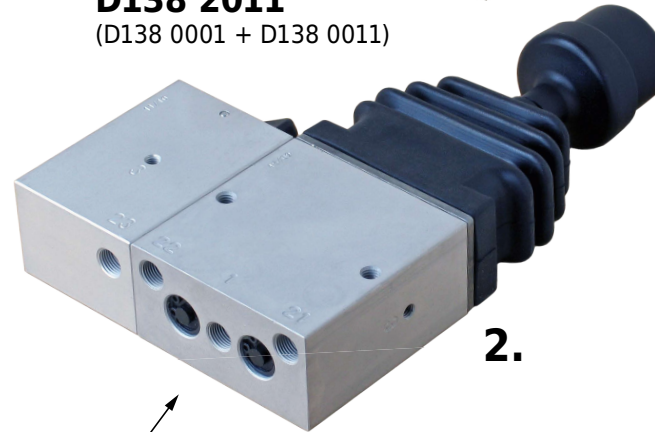

**PNEUMATIC
 TIPPING VALVES**

Part Number
D138 0201

Part Number
D138 2011
 (D138 0001 + D138 0011)

Part Number
D138 8030

1/8" Ports

1/8" Ports

1/8" Ports

For further information, please contact our technical department:
**Eretek Ltd., Malt Kiln Lane,
 Waddington, Lincoln LN5 9RT**
 Telephone: 01522 720065
 Fax: 01522 729155
 Email: sales@eretek.co.uk
 Web: www.eretek.co.uk