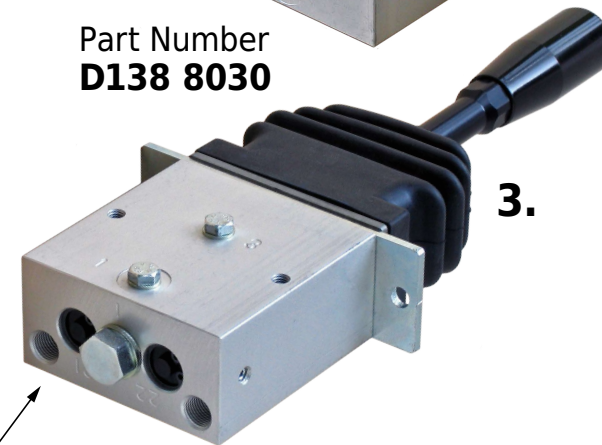

**PNEUMATIC
 TIPPING VALVES**

Part Number
D138 0201

Part Number
D138 2011
 (D138 0001 + D138 0011)

Part Number
D138 8030

1/8" Ports

1/8" Ports

1/8" Ports

For further information, please contact our technical department:
**Eretek Ltd., Malt Kiln Lane,
 Waddington, Lincoln LN5 9RT**
 Telephone: 01522 720065
 Fax: 01522 729155
 Email: sales@eretek.co.uk
 Web: www.eretek.co.uk